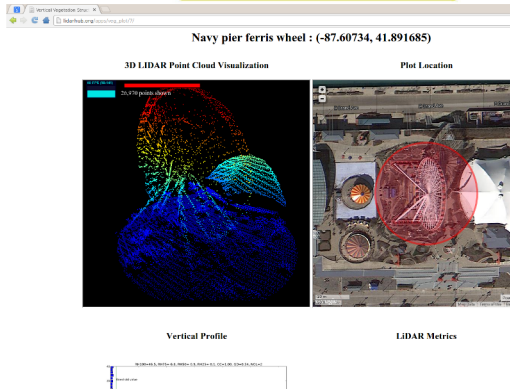

2007

RA @ LARS

Full waveform LiDAR

Hyperspectral

Forestr structure characterization

2011

Postdoc @ UIC

2013

Postdoc @ Purdue University