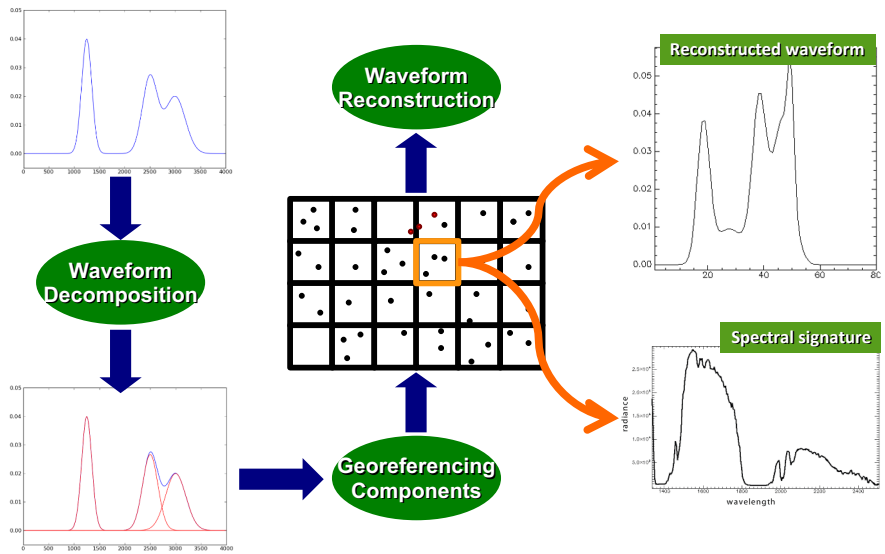

2007

RA @ LARS

Full waveform LiDAR

Hyperspectral

Forestr structure characterization

2011

Postdoc @ UIC

2013