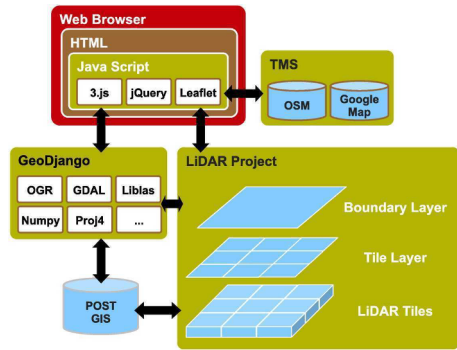

2007

RA @ LARS

Full waveform LiDAR

Hyperspectral

Forestr structure characterization

2011

Postdoc @ UIC

2013