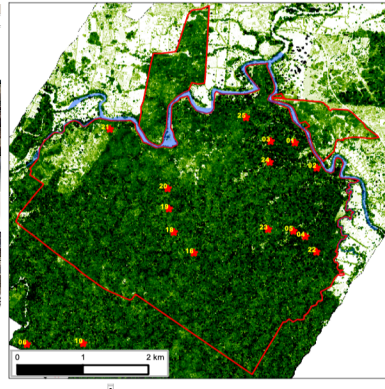

2007

RA @ LARS

Full waveform LiDAR

Hyperspectral

Forestr structure characterization

2011

Postdoc @ UIC

2013

Postdoc @ Purdue University