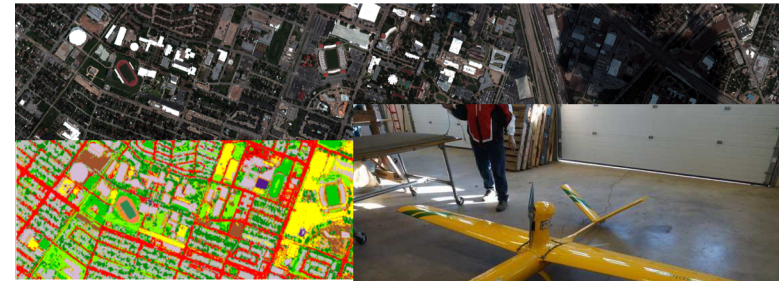

2007

RA @ LARS

Full waveform LiDAR

Hyperspectral

Forestr structure characterization

2011

Postdoc @ UIC

2013